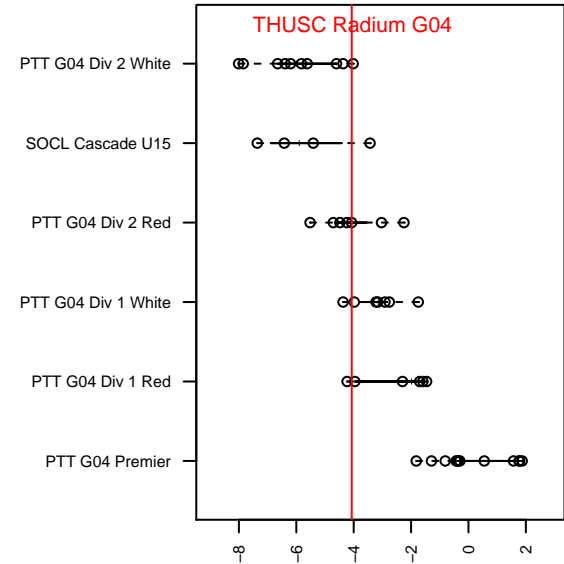

**attack and defense rating
relative to others at age
and all opponents in last 13 months**