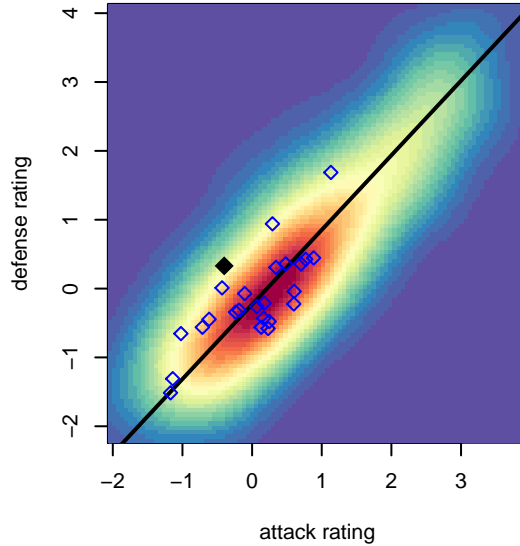

**attack and defense rating
relative to others at age
and all opponents in last 13 months**