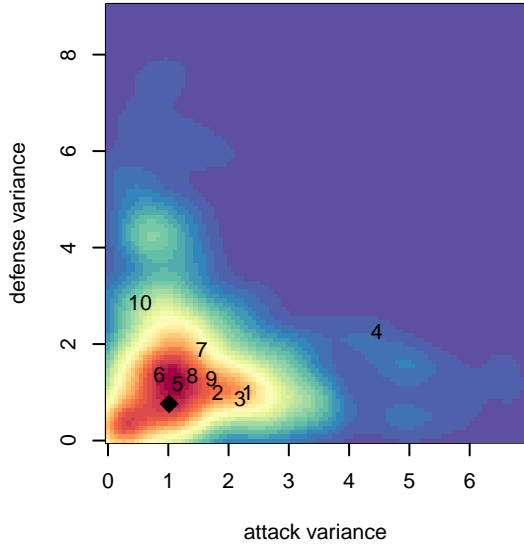

THUSC Radium G04

Tualatin Hills United SC
 Tualatin Hills, OR
 G04 total strength=790
 attack=0.67 defense=1.39
 fall league = PTT G04 Div 2 Red
 spr league = Spr OYS G04 Div 2 Red

alt names used:
 United Radium
 UNITED RADIUM (OR)
 THUSC Radium G04
 THUSC 04G United Radium
 THUSC 04G United Radium
 THUSC 04G United Radium

THUSC Radium G04
 Dots are actual minus expected GF (blue circles) and GA (red triangles).
 Blue line is smoothed change in attack strength. Red is smoothed change in defense strength.

**attack and defense variance (black dot)
relative to other teams
and top 10 in region**