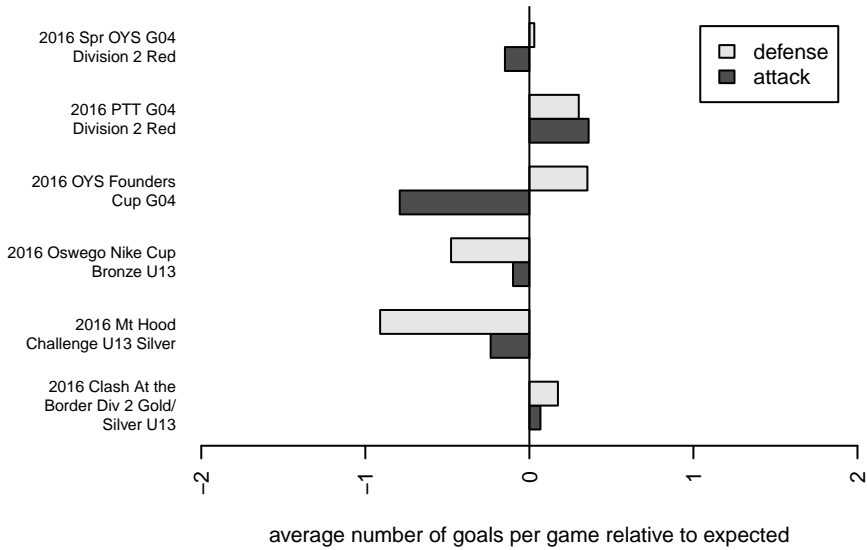

Performance relative to 13 month average